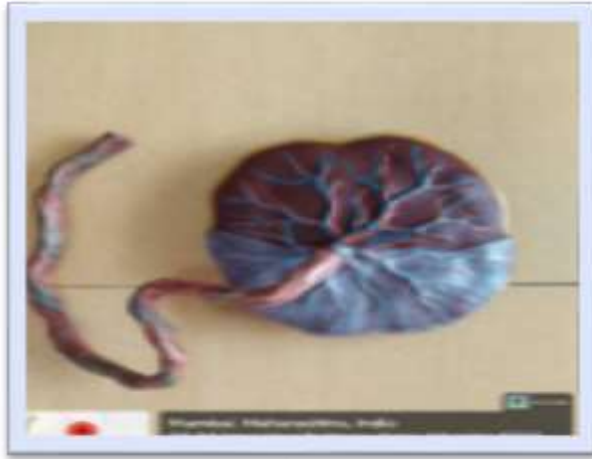

### 8.1.1. Geotagged photographs/Videos of the facilities

MCH LAB

GPS Map Camera

Google

Mumbai, Maharashtra, India

338, Rafi Ahmed Kidwai Rd, Matunga East, Mumbai, Maharashtra 400019, India

Lat 19.028267°

Long 72.85974°